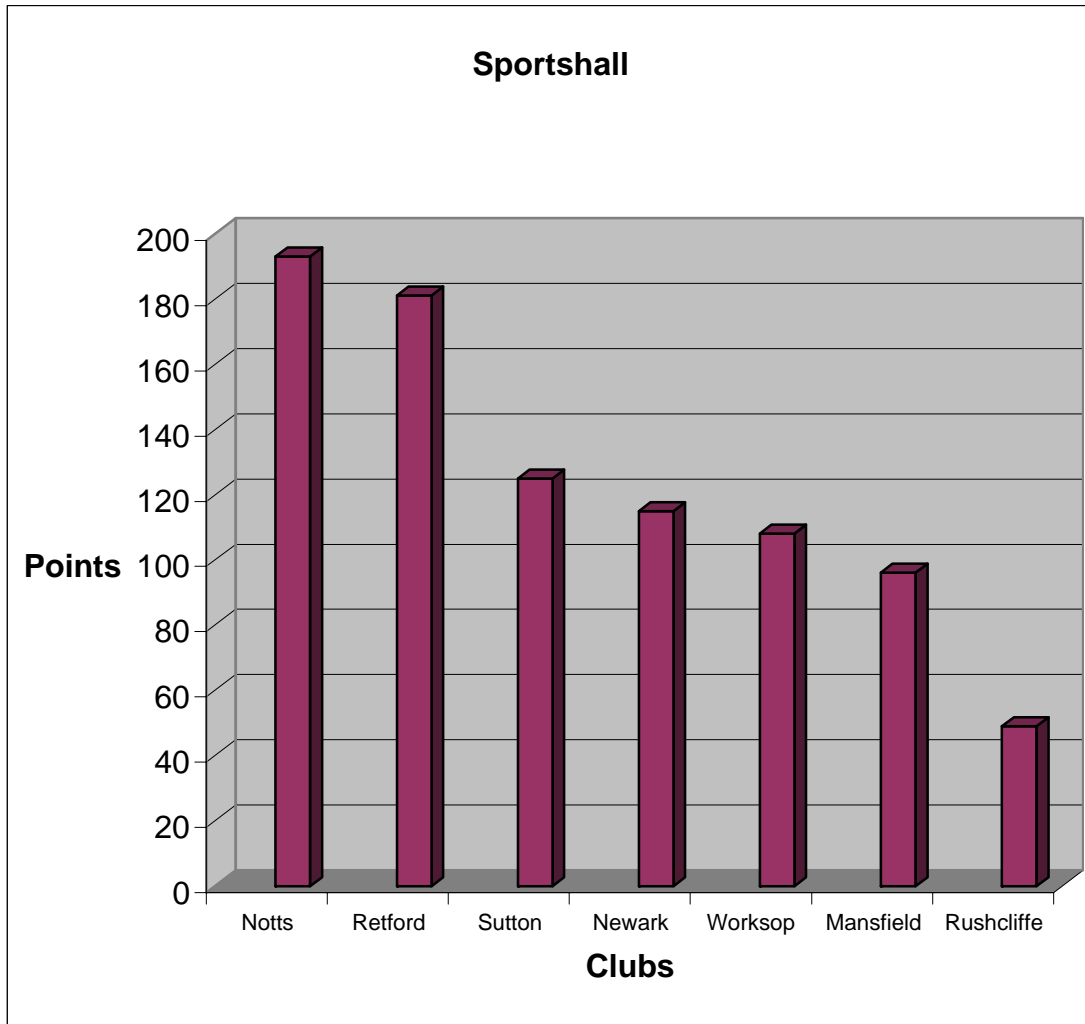

Nottinghamshire Sportshall Athletics

Sunday 15th Oct 2006

Points awarded for each event

Meeting 2

Event	Mansfield	Newark	Notts	Retford	Rushcliffe	Sutton	Worksop	Event
U11 Girls								
1 Lap	4	7	5	6	1	2	3	1 Lap
2 Lap	0	6	5	7	0	3	4	2 Lap
Speed Bounce 20 sec	4	7	4	6	0	2	5	Speed Bounce 20 sec
Standing Long Jump	5	6	0	7	2	4	3	Standing Long Jump
Sitting Throw	3	7	1	5	4	6	2	Sitting Throw
Under /Over Relay	0	6	5	7	0	0	0	Under /Over Relay
Age Group Totals	16	39	20	38	7	17	17	Age Group Totals
U11 Boys								
1 Lap	0	7	5	6	3	4	0	1 Lap
2 Lap	0	7	6	5	0	4	3	2 Lap
Speed Bounce 20 sec	0	7	3	5	0	6	4	Speed Bounce 20 sec
Standing Long Jump	0	3	7	6	0	4	5	Standing Long Jump
Sitting Throw	0	5	6	7	0	0	0	Sitting Throw
Under /Over Relay		5	6	7				Under /Over Relay
Age Group Totals	0	34	33	36	3	18	12	Age Group Totals
Clubs								
Mansfield Newark Notts Retford Rushcliffe Sutton Worksop								
U13 Girls								
2 Lap	1	3	7	6	4	5	2	2 Lap
4 Lap	2	0	5	4	3	6	7	4 Lap
Speed Bounce 30 sec	4	1	3	6	2	7	5	Speed Bounce 30 sec
Standing Long Jump	3	2	6	7	1	5	4	Standing Long Jump
Shot (2.72kg)	7	0	4	5	3	6	2	Shot (2.72kg)
4x2 Lap Relay	4	0	5	7	3	6	0	4x2 Lap Relay
Age Group Totals	21	6	30	35	16	35	20	Age Group Totals
U13 Boys								
2 Lap	3	5	7	6	0	4	0	2 Lap
4 Lap	3	5	6	7	0	4	0	4 Lap
Speed Bounce 30 sec	6	3	7	1	5	2	4	Speed Bounce 30 sec
Standing Long Jump	3	2	7	4	1	5	6	Standing Long Jump
Shot (3.25kg)	1	4	3	6	2	5	7	Shot (3.25kg)
4x2 Lap Relay	0	0	7	6	0	0	0	4x2 Lap Relay
Age Group Totals	16	19	37	30	8	20	17	Age Group Totals
Clubs								
Mansfield Newark Notts Retford Rushcliffe Sutton Worksop								
U15 Girls								
2 Lap	6	3	7	4	0	2	5	2 Lap
4 Lap	3	4	7	6	0	0	5	4 Lap
Speed Bounce 30 sec	7	5	4	6	0	3	0	Speed Bounce 30 sec
Standing Long Jump	7	3	6	5	0	2	4	Standing Long Jump
Shot (3.25 kg)	3	2	4	5	0	7	6	Shot (3.25 kg)
4x2 Lap Relay	0	0	7	6	0	0	0	4x2 Lap Relay
Age Group Totals	26	17	35	32	0	14	20	Age Group Totals
U15 Boys								
2 Lap	6	0	7	0	4	0	5	2 Lap
4 Lap	0	0	7	5	0	0	6	4 Lap
Speed Bounce 30 sec	5	0	6	3	4	7	2	Speed Bounce 30 sec
Standing Long Jump	6	0	5	2	3	7	4	Standing Long Jump
Shot (4 kg)	0	0	6	0	4	7	5	Shot (4 kg)
4x2 Lap Relay	0	0	7	0	0	0	0	4x2 Lap Relay
Age Group Totals	17	0	38	10	15	21	22	Age Group Totals
Clubs								
Mansfield Newark Notts Retford Rushcliffe Sutton Worksop								
Event Totals	96	115	193	181	49	125	108	Event Totals