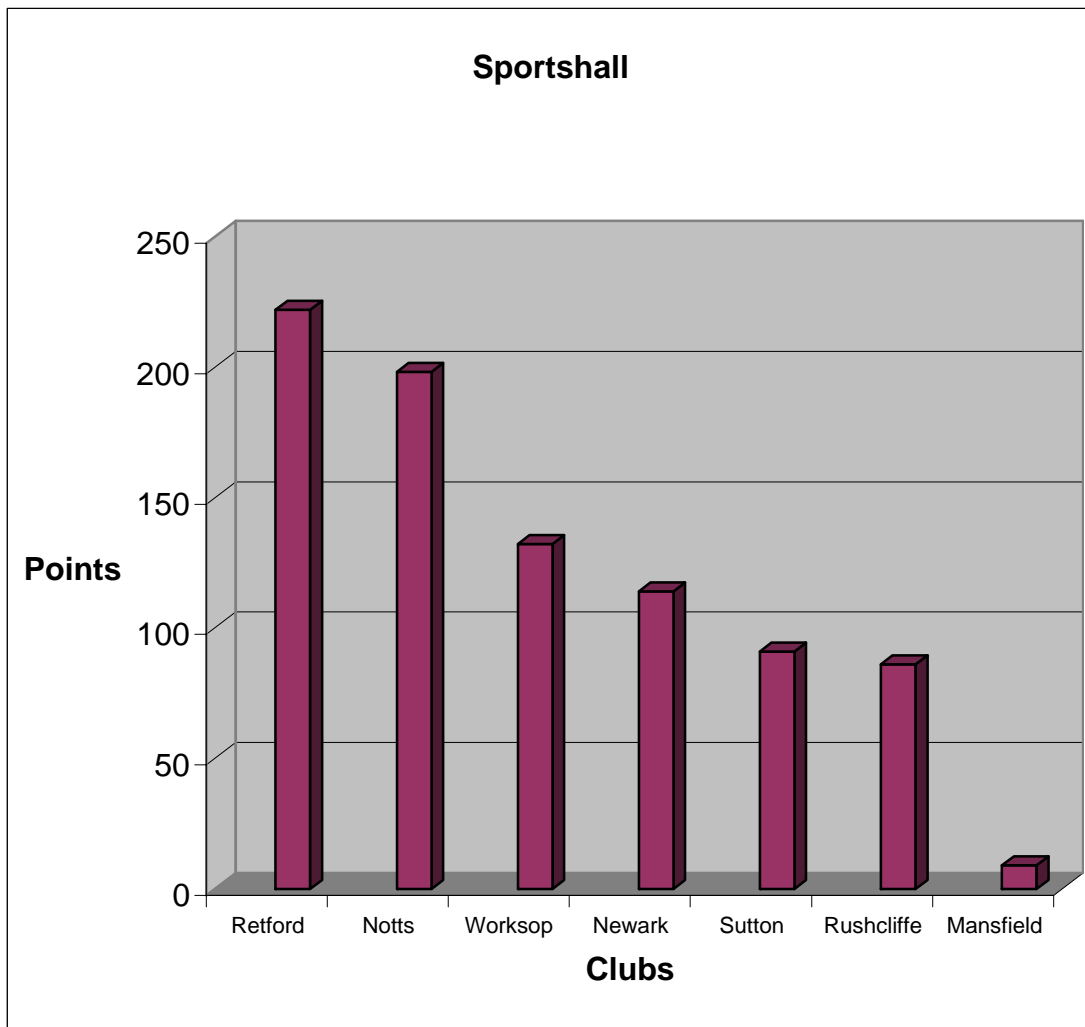

## Nottinghamshire Sportshall Athletics

Table of Points awarded for each event

Sunday 20th January 2008

Events Recorded 36

Meeting 5

Event	1-100	101-200	201-300	601-700	301-400	501-600	401-500	Event
	Mansfield	Newark	Notts	Retford	Rushcliffe	Sutton	Worksop	
<b>U 11 Girls Results</b>								
1 Lap	0	6	4	7	2	3	5	✓ 1 Lap
3 Lap	0	6	4	7	2	5	3	✓ 3 Lap
Vertical High Jump	0	3	5	6	2	4	7	✓ Vertical High Jump
Standing Triple Jump	0	4	6	7	3	2	5	✓ Standing Triple Jump
Chest Push	0	4	5	7	0	3	6	✓ Chest Push
Obstacle Relay	0	0	0	7	5	0	6	✓ Obstacle Relay
<b>Age Group Totals</b>	<b>0</b>	<b>23</b>	<b>24</b>	<b>41</b>	<b>14</b>	<b>17</b>	<b>32</b>	<b>Age Group Totals</b>
<b>U11 Boys Results</b>								
1 Lap	0	2	4	7	6	3	5	✓ 1 Lap
3 Lap	0	4	5	7	0	3	6	✓ 3 Lap
Vertical High Jump	0	5	3	6	2	5	7	✓ Vertical High Jump
Standing Triple Jump	0	4	2	6	3	7	5	✓ Standing Triple Jump
Chest Push	0	5	4	6	7	2	3	✓ Chest Push
Obstacle Relay	0	0	7	6	0	5	4	✓ Obstacle Relay
<b>Age Group Totals</b>	<b>0</b>	<b>20</b>	<b>25</b>	<b>38</b>	<b>18</b>	<b>25</b>	<b>30</b>	<b>Age Group Totals</b>
<b>Clubs</b>								
	Mansfield	Newark	Notts	Retford	Rushcliffe	Sutton	Worksop	Clubs
<b>U13 Girls Results</b>								
2 Lap	3	4	6	7	2	1	5	✓ 2 Lap
4 Lap	0	5	7	4	0	3	6	✓ 4 Lap
Vertical High Jump	0	5	6	7	3	0	4	✓ Vertical High Jump
Standing Triple Jump	0	3	7	6	4	0	5	✓ Standing Triple Jump
Shot (2.72kg)	6	2	7	5	4	1	3	✓ Shot (2.72kg)
Obstacle Relay	0	5	7	6	0	0	4	✓ Obstacle Relay
<b>Age Group Totals</b>	<b>9</b>	<b>24</b>	<b>40</b>	<b>35</b>	<b>13</b>	<b>5</b>	<b>27</b>	<b>Age Group Totals</b>
<b>U13 Boys Results</b>								
2 Lap	0	6	5	7	0	3	4	✓ 2 Lap
4 Lap	0	4	6	7	0	5	3	✓ 4 Lap
Vertical High Jump	0	3	6	7	0	5	4	✓ Vertical High Jump
Standing Triple Jump	0	4	5	6	0	7	3	✓ Standing Triple Jump
Shot (3.25kg)	0	0	6	7	0	5	4	✓ Shot (3.25kg)
Obstacle Relay	0	0	7	6	0	5	0	✓ Obstacle Relay
<b>Age Group Totals</b>	<b>0</b>	<b>17</b>	<b>35</b>	<b>40</b>	<b>0</b>	<b>30</b>	<b>18</b>	<b>Age Group Totals</b>
<b>Clubs</b>								
	Mansfield	Newark	Notts	Retford	Rushcliffe	Sutton	Worksop	Clubs
<b>U 15 Girls Results</b>								
2 Lap	0	0	5	7	4	0	6	✓ 2 Lap
4 Lap	0	0	6	7	5	0	0	✓ 4 Lap
Vertical High Jump	0	2	6	7	5	4	3	✓ Vertical High Jump
Standing Triple Jump	0	2	6	7	5	3	4	✓ Standing Triple Jump
Shot (3.25 kg)	0	4	5	3	6	7	0	✓ Shot (3.25 kg)
4x2 Lap Relay	0	0	6	7	0	0	0	✓ 4x2 Lap Relay
<b>Age Group Totals</b>	<b>0</b>	<b>8</b>	<b>34</b>	<b>38</b>	<b>25</b>	<b>14</b>	<b>13</b>	<b>Age Group Totals</b>
<b>U15 Boys Results</b>								
2 Lap	0	5	6	7	0	0	4	✓ 2 Lap
4 Lap	0	6	7	5	0	0	0	✓ 4 Lap
Vertical High Jump	0	5	7	5	6	0	0	✓ Vertical High Jump
Standing Triple Jump	0	3	7	6	5	0	4	✓ Standing Triple Jump
Shot (4 kg)	0	3	6	7	5	0	4	✓ Shot (4 kg)
4x2 Lap Relay	0	0	7	0	0	0	0	✓ 4x2 Lap Relay
<b>Age Group Totals</b>	<b>0</b>	<b>22</b>	<b>40</b>	<b>30</b>	<b>16</b>	<b>0</b>	<b>12</b>	<b>Age Group Totals</b>
<b>Clubs</b>								
	Mansfield	Newark	Notts	Retford	Rushcliffe	Sutton	Worksop	Clubs
<b>Event Totals</b>	<b>9</b>	<b>114</b>	<b>198</b>	<b>222</b>	<b>86</b>	<b>91</b>	<b>132</b>	<b>Event Totals</b>