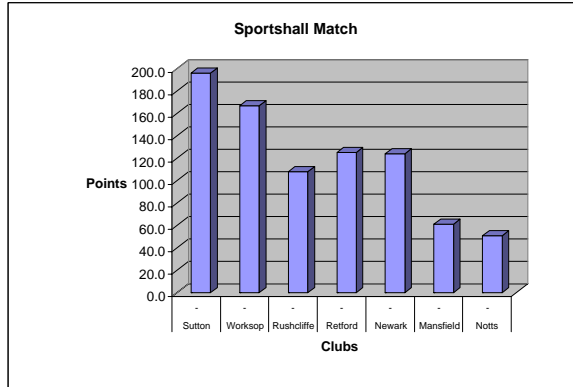

Nottinghamshire Sportshall Athletics

Home of the "Nottinghamshire Outlaws"

Sports Hall Oaktree Leisure Centre Mansfield Sunday 18th Jan 2015

Page	contents
1	Front Page
2	Athlete of the Match details
3	Timetable
4	Grid of today's events scores
5	U11 Girls results
6	U11 Boys results
7	U13 Girls results
8	U13 Boys results
9	U15 Girls results
10	U15 Boys results
11	U9 mixed
12	Grid of years events scores
13	Table for Athlete of the Year
14	Best U15 Shot
15	Sportshall Trophies 2014 / 2015