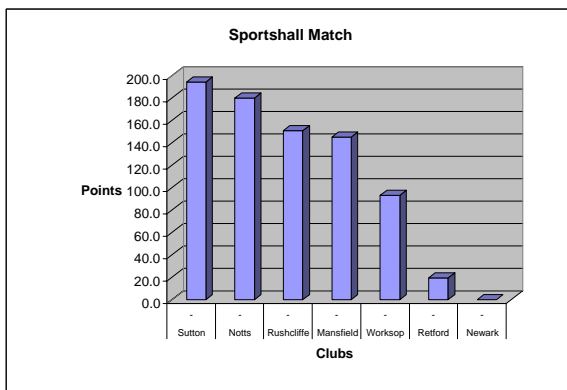

## Page contents

1	Front Page
2	Timetable
3	Athlete of the Match details
4-5	U11 Girls results
6-7	U11 Boys results
8-9	U13 Girls results
10	U13 Boys results
11	U15 Girls results
12	U15 Boys results
13	U9 mixed / Adult Relay
14	Grid of today's events scores
15	Sportshall Trophies 2016 / 2017
16	Grid of years events scores
17	Table of Individual Scores
15	U15 Shot Listing
19	Acknowledgements/ Helpers